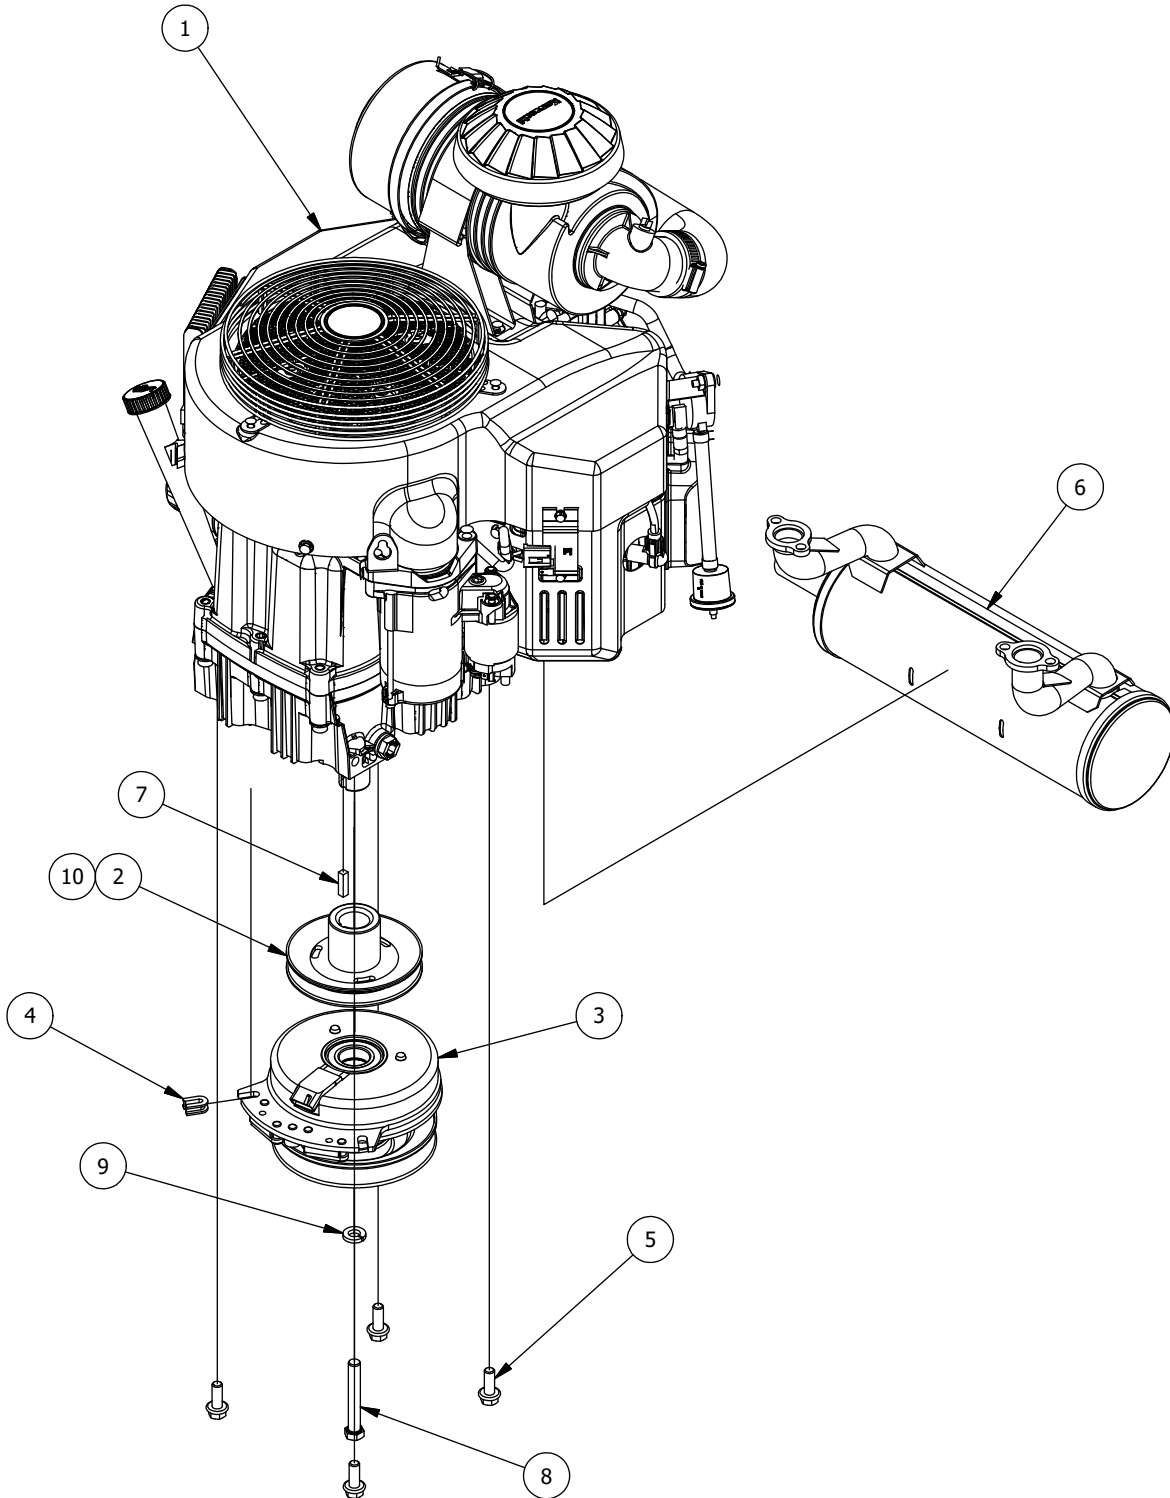

Kawasaki FR691cc Engine assembly			
ITEM	QTY	PART NUMBER	DESCRIPTION
1	1	415-0021-00	FR691cc Engine
2	1	433-0001-00	Drive Pulley, A Belt
3	1	470-0004-00	Mower TTQ Ogura Clutch
4	1	437-0025-00	Mower Rotation Stop Brkt Sleeve
5	4	418-0023-00	3/8-16 X 1-1/8 IND HWH W/SERR TRI LOB ZY
6	1	415-0065-00	Exhaust System Kawasaki FX 850cc engine
7	1	442-0001-00	1/4 X 1 SQUARE KEY STOCK
8	1	418-0022-00	7/16-20 X 3 HEX C/S GR 8 ZC YELLOW
9	1	419-0005-00	7/16 SPLIT LOCKWASHER GR 8 ZC YELLOW
10	1	433-0002-00	Drive Pulley, B Belt (Only with HTG16 Transmissions)