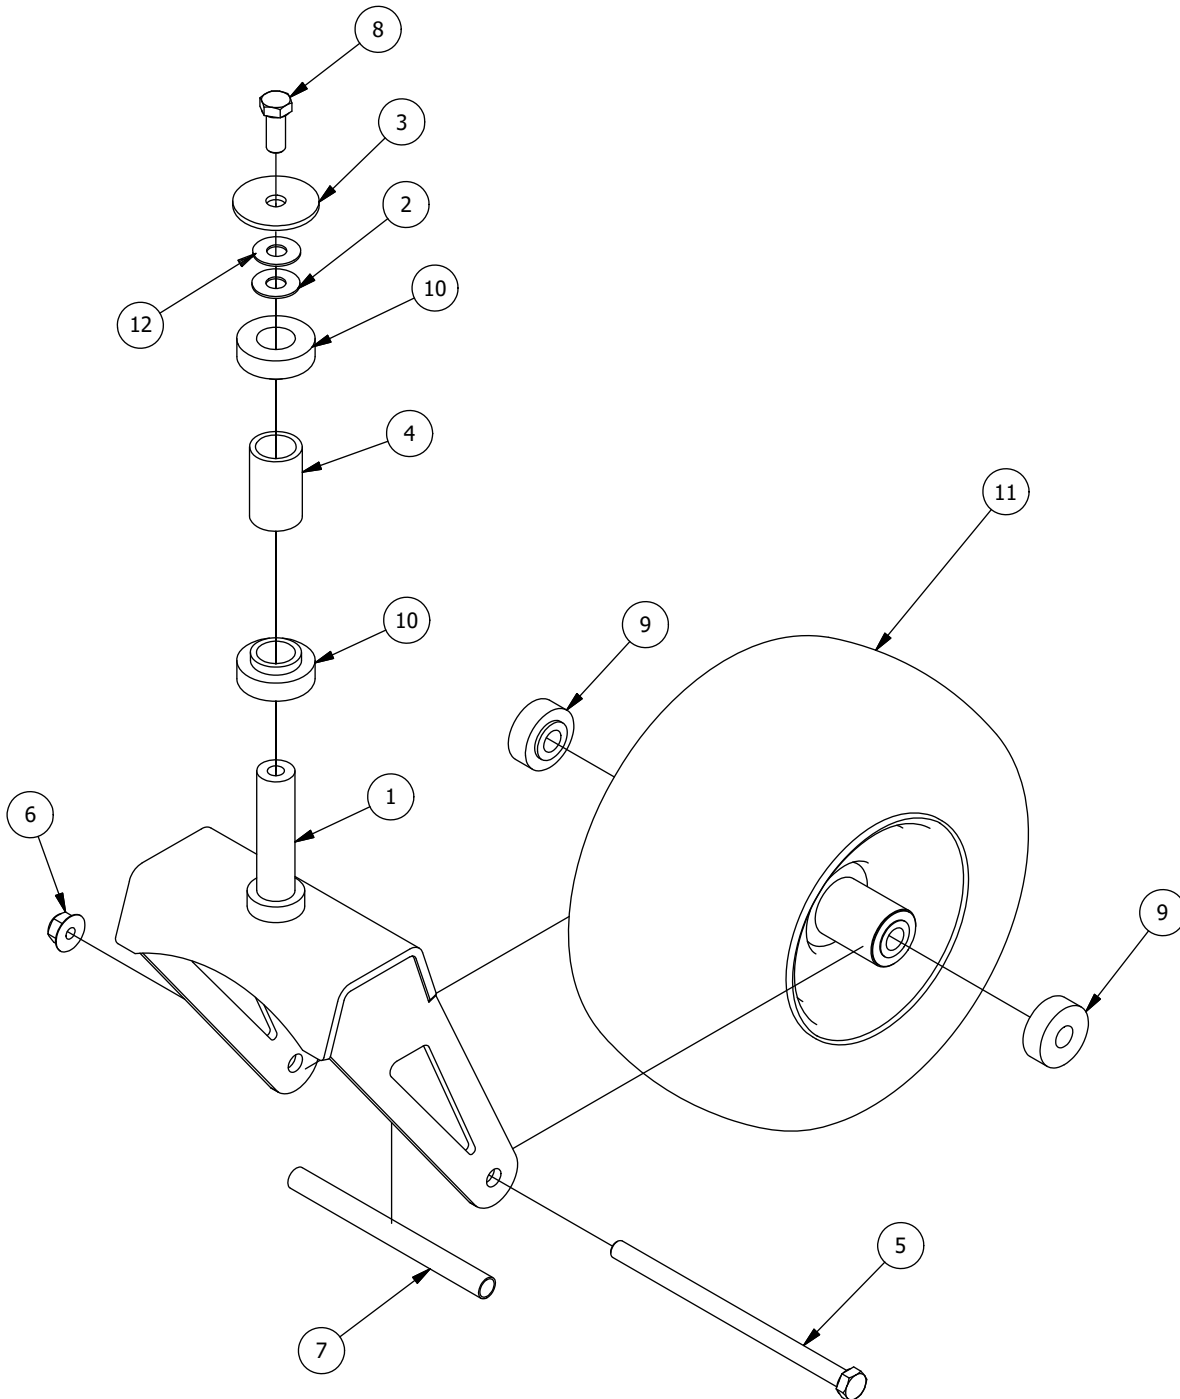

# Brake and Floorboard Assembly

Page 6

Brake and Floorboard Assembly Parts List			
ITEM	QTY	PART NUMBER	DESCRIPTION
1	1	439-0114-00	Mower Floorboard
2	1	481-0005-00	2017 Mower Rubber Foot Rest Mat Except for RZ
3	1	481-0006-00	2017 Mower Logo Floor Mat Except for RZ
4	1	439-0059-00	Mower Deck Height Foot Pedal
5	10	414-0002-00	8MM PUSH TYPE RETAINER NYLON BLACK
6	3	418-0008-00	5/16-18 X 3/4 CARRIAGE BOLT ZINC
7	2	418-0045-00	3/8-16 X 1 CARRIAGE BOLT ZINC YELLOW GR8
8	4	413-0004-00	3/8-16 HEX FLANGE NUT W/SERR ZINC
9	4	429-0002-00	Rubber Bumper
10	1	490-0026-00	Mower RZ TTQ Frame Assembly

Detail A

Brake Assembly Parts List			
ITEM	QTY	PART NUMBER	DESCRIPTION
1	1	435-0004-00	MOWER BRAKE LINKAGE
2	1	439-0009-00	Mower Frame Brake Mounting Bracket
3	1	490-0016-00	Mower Brake Lock Lever Assembly
4	1	490-0017-00	Mower Brake Unlock Lever Assembly
5	1	434-0003-00	Brake Pedal Release Spring
6	1	434-0002-00	Brake Pedal Tension Spring
7	13	413-0006-00	5/16-18 HEX FLANGE NUT W/SERR ZINC
8	2	418-0029-00	1/4-20 X 1-1/4 HEX C/S GR 2 ZINC
9	1	413-0013-00	3/8-16 NYLON INSERT FLANGE LOCKNUT ZINC
10	3	418-0027-00	5/16-18 X 1-3/4 HEX C/S GR 2 ZINC
11	8	413-0002-00	1/2-13 NYLON INSERT FLANGE LOCKNUT ZC YELLOW
12	1	420-0001-00	1/8 X 3/4 COTTER PIN ZINC
13	1	418-0028-00	1/2-13 X 1-1/2 HEX C/S GR 2 ZINC
14	7	410-0009-00	1/2" ID X 3/4" OD X 3/8" LENGTH FLANGE BUSHING