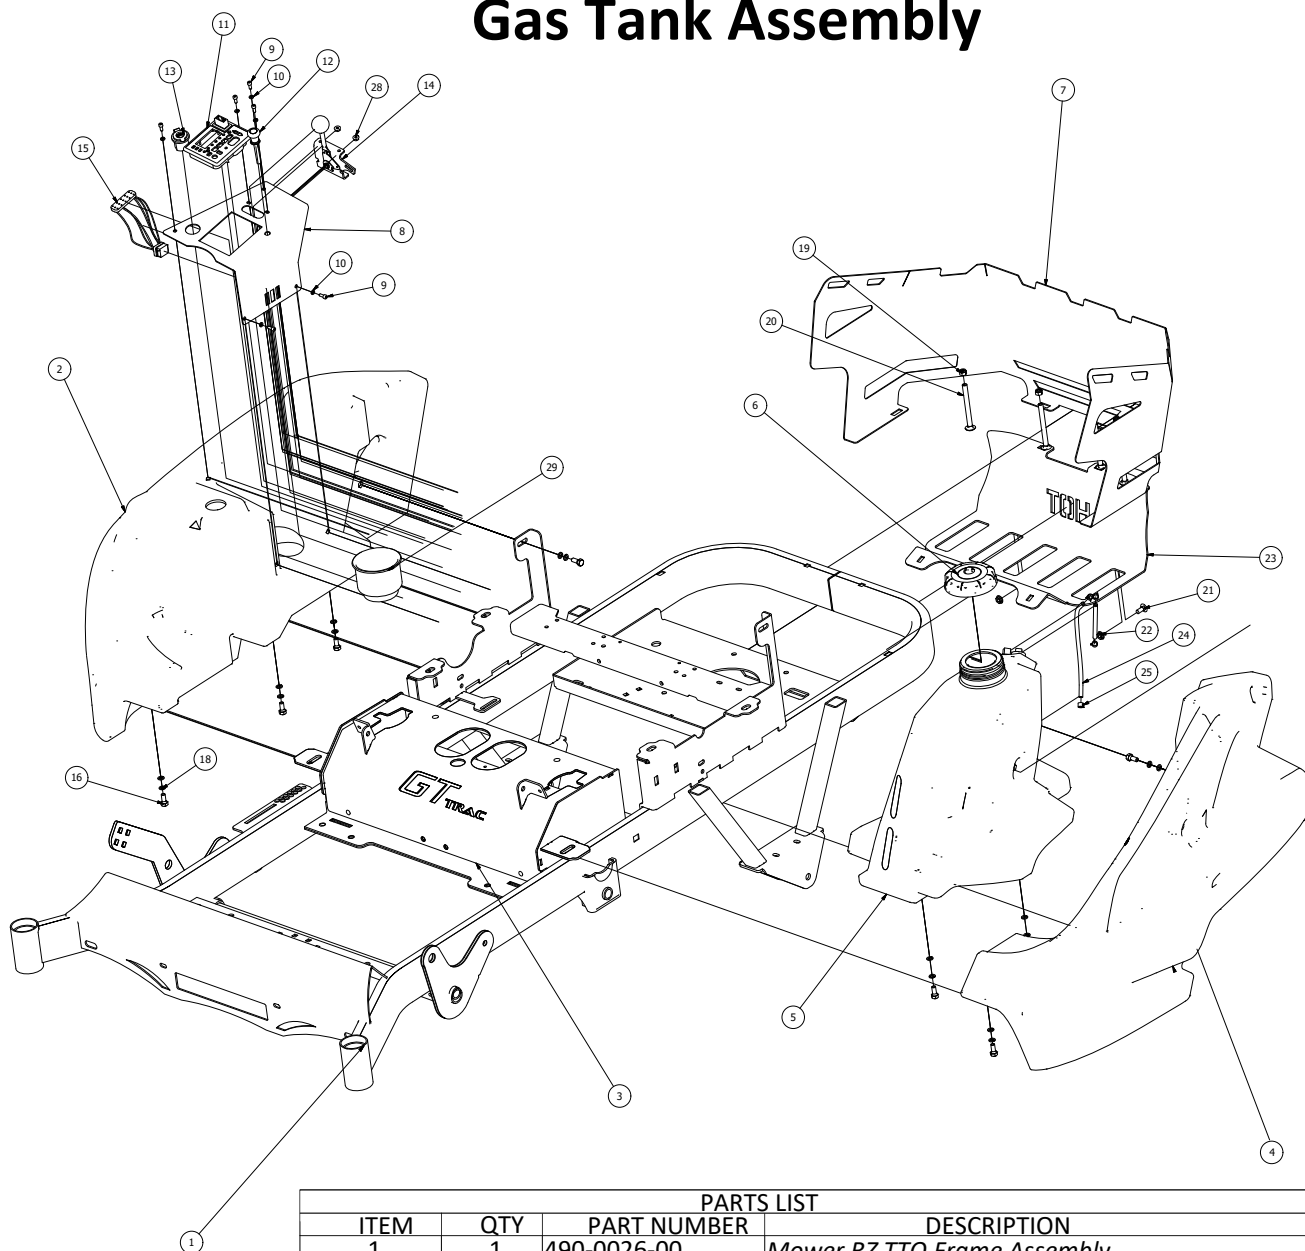

Gas Tank Assembly

PARTS LIST

ITEM	QTY	PART NUMBER	DESCRIPTION
1	1	490-0026-00	Mower RZ TTQ Frame Assembly
2	1	467-0018-00	Spartan RZ Right Fender
3	1	490-0023-00	Mower Seat Base Assembly
4	1	467-0019-00	Spartan RZ Left Fender
5	1	467-0017-00	Spartan RZ Gas Tank Assembly
6	1	467-0008-00	Tank Fill Neck Non-Venting Cap
7	1	439-0192-00	Engine Cowling
8	1	439-0022-00	Mower Control Panel Bracket
9	6	418-0055-00	10-24 X 1/2 SOCKET C/S 18-8 SS
10	6	419-0011-00	#10 SPLIT LOCKWASHER 18-8 SS
11	1	486-0004-00	Mower Control Console, Carbureted Engine
12	1	464-0002-00	Choke Cable
13	1	677-2075-00	12 Volt Auxilliary Plug
14	1	464-0001-00	Mower Throttle Cable Assembly w / Handle
15	1	486-0011-00	Kawasaki 730cc/ Briggs 25/27 Harness
16	8	418-0054-00	5/16-18 X 3/4 HEX C/S ZINC
17	8	419-0007-00	1/2 USS FLAT WASHER ZINC
18	8	419-0009-00	5/16 SPLIT LOCKWASHER ZINC
19	4	413-0013-00	3/8-16 NYLON INSERT FLANGE LOCKNUT ZINC
20	4	418-0018-00	3/8-16 X 4 CARRIAGE BOLT ZINC
21	2	418-0008-00	5/16-18 X 3/4 CARRIAGE BOLT ZINC
22	2	413-0006-00	5/16-18 HEX FLANGE NUT W/SERR ZINC
23	1	439-0016-00	Mower Muffler Guard
24	1	751-1014-00	1/4 Fuel Line - Low Perm
25	4	472-0003-00	1/4 Spring Hose Clamp
26	1	451-0002-00	vapor vent line tube
27	1	418-0076-00	M6-1.0 X 16MM HEX FLANGE BOLT ZINC YELLOW
28	2	413-0008-00	10-24 NYLON INSERT LOCKNUT 18-8 SS
29	1	780-2220-00	Cup Holder