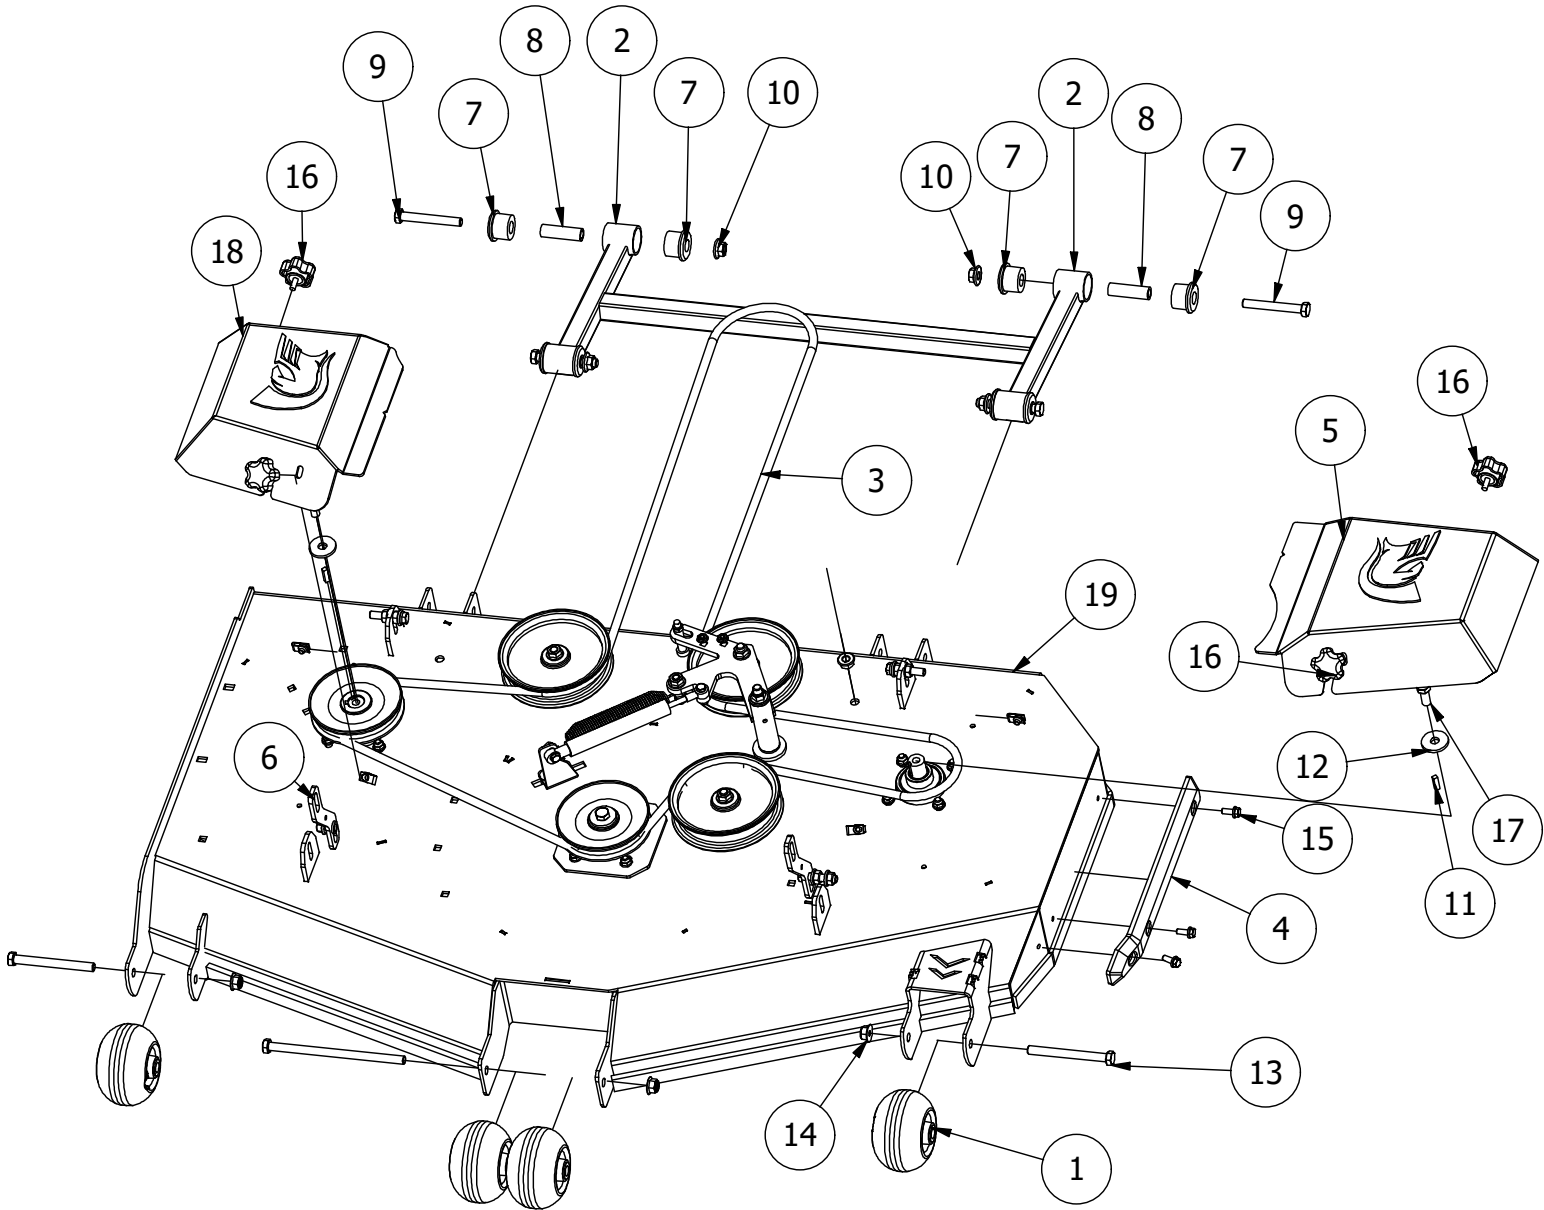

54" Deck Assembly 1

PARTS LIST			
ITEM	QTY	PART NUMBER	DESCRIPTION
1	4	422-0001-00	Anti-Scalp Wheel
2	1	490-0041-00	RZ Mower Deck Stabilizer Assembly
3	1	461-0001-00	54" Mower Deck Belt, HB x 153.5" Effective Length
4	1	429-0001-00	Mower Nylon Deck Guard
5	1	414-0018-00	RZ 54" Deck Left Pulley Cover
6	2	435-0016-00	RZ Mower 54" Front Height Arm Connecting Link
7	8	732-2000-00	Large MTV A-Arm Bushing
8	4	732-2001-00	Large MTV A-Arm Bushing Sleeve
9	4	418-0021-00	1/2-13 X 3-3/4 HEX C/S GR 5 ZINC
10	4	413-0017-00	1/2-13 NYLON INSERT FLANGE LOCKNUT ZINC W/SERRATIONS
11	3	442-0001-00	1/4 X 1 SQUARE KEY STOCK
12	3	419-0003-00	1/2 FENDER WASHER 1-1/4" OD ZINC
13	2	418-0016-00	1/2-13 X 5 HEX C/S GR 2 ZINC YELLOW
14	4	413-0002-00	1/2-13 NYLON INSERT FLANGE LOCKNUT ZC YELLOW
15	3	418-0049-00	5/16-18 X 3/4 IND HWH TRI LOB ZINC
16	4	445-0003-00	Lobed Knob
17	3	418-0006-00	1/2-20 X 1-1/4 HEX C/S GR 5 ZINC
18	1	414-0019-00	RZ 54" Deck Right Pulley Cover
19	1	490-0064-00	2020 54" RZ Deck Assembly