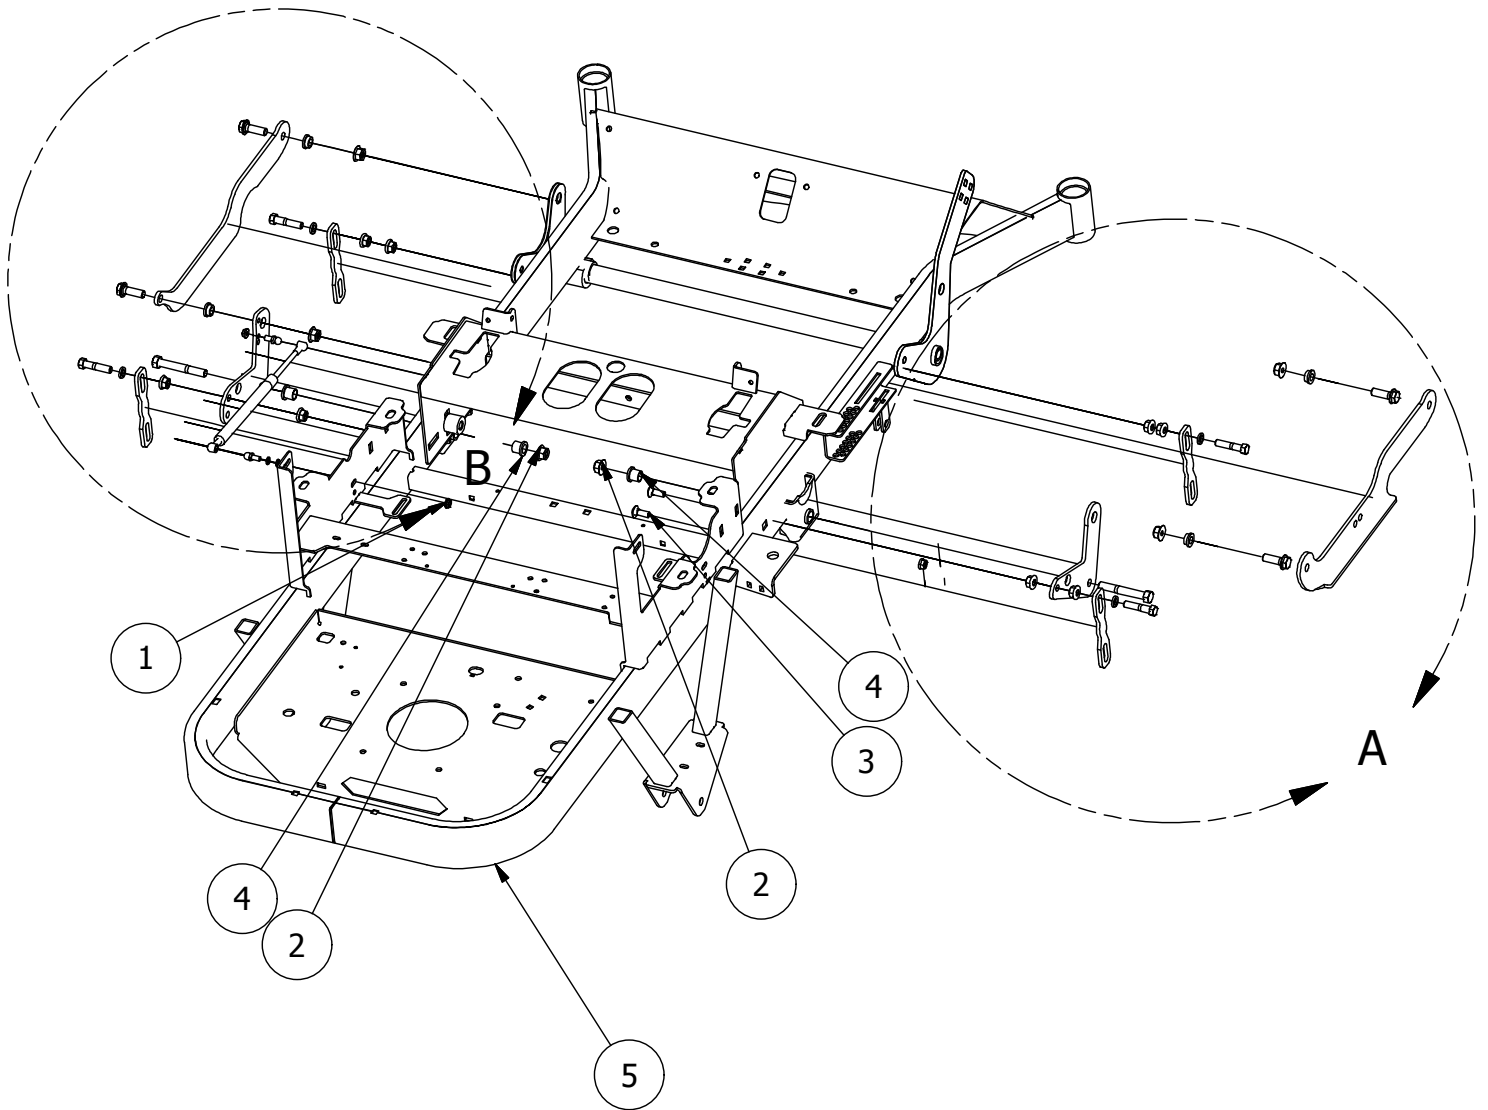

# Brake and Floorboard Assembly

Page 6

Brake and Floorboard Assembly Parts List			
ITEM	QTY	PART NUMBER	DESCRIPTION
1	1	439-0114-00	Mower Floorboard
2	1	481-0005-00	2017 Mower Rubber Foot Rest Mat Except for RZ
3	1	481-0006-00	2017 Mower Logo Floor Mat Except for RZ
4	1	439-0059-00	Mower Deck Height Foot Pedal
5	10	414-0002-00	8MM PUSH TYPE RETAINER NYLON BLACK
6	3	418-0008-00	5/16-18 X 3/4 CARRIAGE BOLT ZINC
7	2	418-0045-00	3/8-16 X 1 CARRIAGE BOLT ZINC YELLOW GR8
8	4	413-0004-00	3/8-16 HEX FLANGE NUT W/SERR ZINC
9	4	429-0002-00	Rubber Bumper
10	1	490-0026-00	Mower RZ TTQ Frame Assembly

Detail A

Brake Assembly Parts List			
ITEM	QTY	PART NUMBER	DESCRIPTION
1	1	435-0004-00	MOWER BRAKE LINKAGE
2	1	439-0009-00	Mower Frame Brake Mounting Bracket
3	1	490-0016-00	Mower Brake Lock Lever Assembly
4	1	490-0017-00	Mower Brake Unlock Lever Assembly
5	1	434-0003-00	Brake Pedal Release Spring
6	1	434-0002-00	Brake Pedal Tension Spring
7	13	413-0006-00	5/16-18 HEX FLANGE NUT W/SERR ZINC
8	2	418-0029-00	1/4-20 X 1-1/4 HEX C/S GR 2 ZINC
9	1	413-0013-00	3/8-16 NYLON INSERT FLANGE LOCKNUT ZINC
10	3	418-0027-00	5/16-18 X 1-3/4 HEX C/S GR 2 ZINC
11	8	413-0002-00	1/2-13 NYLON INSERT FLANGE LOCKNUT ZC YELLOW
12	1	420-0001-00	1/8 X 3/4 COTTER PIN ZINC
13	1	418-0028-00	1/2-13 X 1-1/2 HEX C/S GR 2 ZINC
14	7	410-0009-00	1/2" ID X 3/4" OD X 3/8" LENGTH FLANGE BUSHING

# Deck Height Indicator Assembly

Deck Height Parts List			
ITEM	QTY	PART NUMBER	DESCRIPTION
1	13	413-0006-00	5/16-18 HEX FLANGE NUT W/SERR ZINC
2	8	413-0002-00	1/2-13 NYLON INSERT FLANGE LOCKNUT ZC YELLOW
3	2	418-0053-00	3/8-16 X 1 CARRIAGE BOLT ZINC
4	4	410-0068-00	5/8" ID X 3/4" OD X 3/4" LENGTH FLANGE BUSHING
5	1	490-0026-00	Mower RZ TTQ Frame Assembly