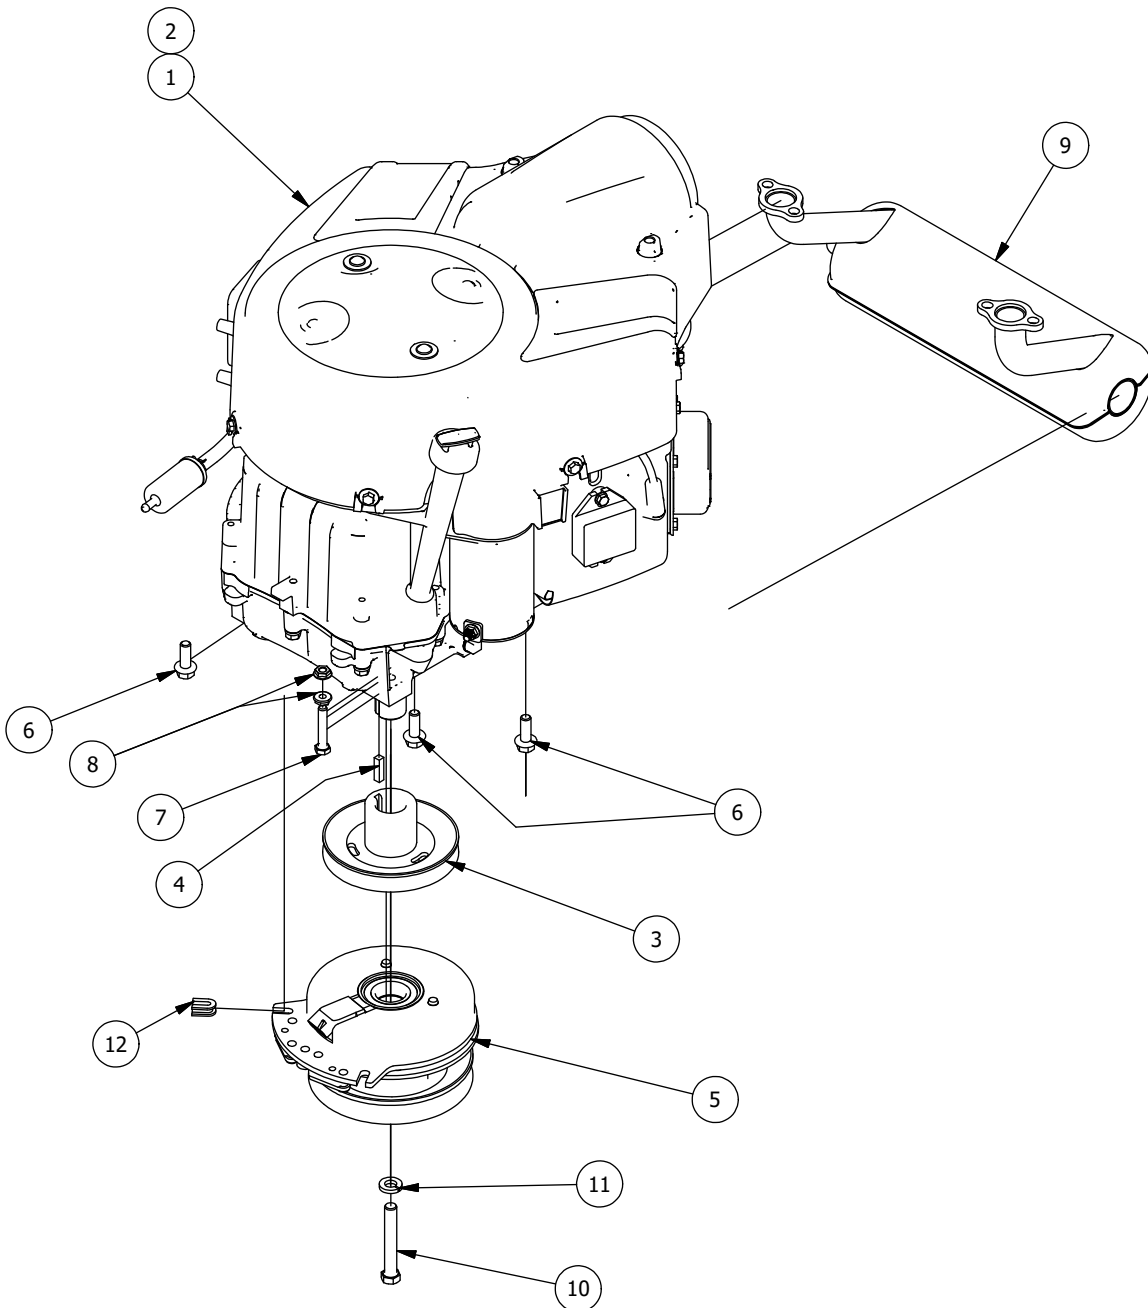

ITEM	QTY	PART NUMBER	DESCRIPTION
1	1	415-0007-00	B&S 810CC, 27 HP Commercial Series Engine
2	1	415-0006-00	B&S 724CC, 25 HP Commercial Engine
3	1	433-0001-00	Drive Pulley, A Belt
4	1	442-0001-00	1/4 X 1 SQUARE KEY STOCK
5	1	470-0004-00	Mower TTQ Ogura Clutch
6	3	418-0023-00	3/8-16 X 1-1/8 IND HWH W/SERR TRI LOB ZY
7	1	418-0024-00	5/16-18 X 1-3/4 HEX C/S GR 5 ZINC
8	2	413-0006-00	5/16-18 HEX FLANGE NUT W/SERR ZINC
9	1	415-0052-00	B&S 27 HP&25HP Exhaust
10	1	418-0022-00	7/16-20 X 3 HEX C/S GR 8 ZC YELLOW
11	1	419-0005-00	7/16 SPLIT LOCKWASHER GR 8 ZC YELLOW
12	1	437-0025-00	Mower Rotation Stop Brkt Sleeve