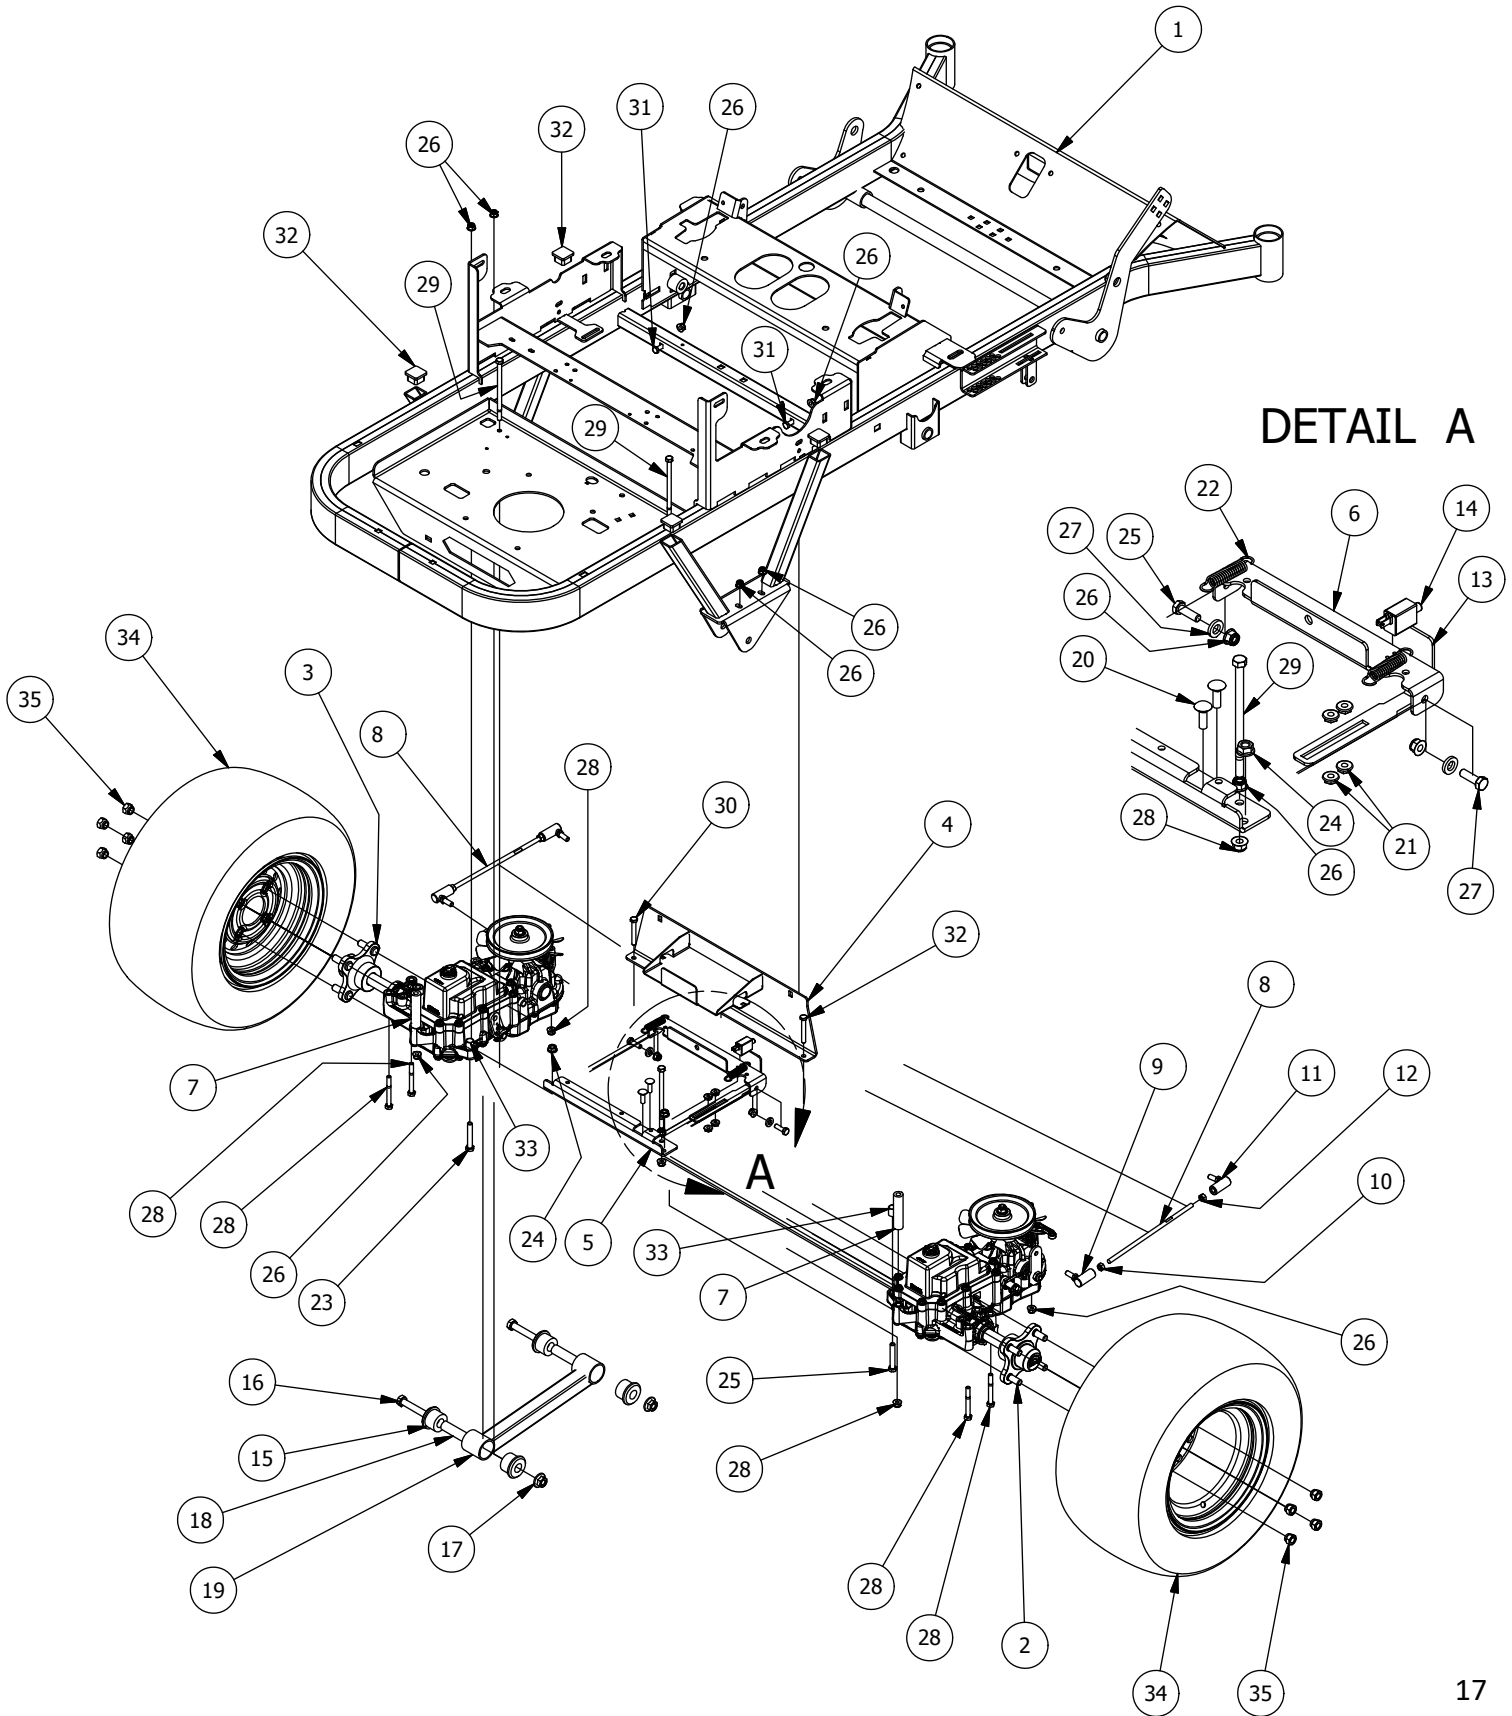

Transmission Assembly

RZ Tuff Torq Transaxle Assembly			
ITEM	QTY	PART NUMBER	DESCRIPTION
1	1	490-0026-00	Mower RZ TTQ Frame Assembly
2	1	450-0013-00	TZ-400 Right Side Hydrostatic Transmission
3	1	450-0014-00	TZ-400 Left Side Hydrostatic Transmission
4	1	490-0027-00	Mower TTQ Battery Box Assembly
5	1	439-0098-00	Mower TTQ Transmission Mount Brace
6	1	439-0018-00	Mower TTQ Brake Rod Bracket
7	2	425-0023-00	Mower TTQ Hydrostatic Transmission rear spacer
8	2	435-0020-00	Mower Drive Arm Rod TTQ 400 & 300 Transmission
9	2	410-0001-00	Control Arm Rod End, Right
10	2	413-0035-00	5/16-24 HEX NUT ZINC
11	2	410-0002-00	Control Arm Rod End, Left
12	2	413-0003-00	5/16 Hex Nut Left hand thread
13	1	439-0066-00	Mower Standard Transmission Brake Interlock Bracket
14	1	486-0030-00	Safety Switch
15	8	732-2000-00	Large MTV A-Arm Bushing
16	4	418-0021-00	1/2-13 X 3-3/4 HEX C/S GR 5 ZINC
17	4	413-0017-00	1/2-13 NYLON INSERT FLANGE LOCKNUT ZINC W/SERRATIONS
18	4	732-2001-00	Large MTV A-Arm Bushing Sleeve
19	2	490-0047-00	2019 all RZ Deck Stabilizer assembly
20	2	418-0010-00	5/16-18 X 1 CARRIAGE BOLT ZINC
21	8	413-0006-00	5/16-18 HEX FLANGE NUT W/SERR ZINC
22	2	434-0003-00	Brake Pedal Release Spring
23	2	418-0107-00	3/8-16 X 2-1/4 HEX FLANGE BOLT GR 8 ZC YELLOW
24	3	413-0020-00	3/8-16 HEX FLANGE NUT W/SERR ZINC YELLOW
25	2	418-0108-00	5/16 x1 Hex C/S (GR8) ZC/Yel
26	14	613-8049-00	5/16-18 Nylon Insert Flange Nut Zinc Orange Nylon
27	2	419-0015-00	3/8" ID X 3/4" OD X 1/8" THK BRONZE WASHER
28	4	418-0093-00	5/16-18 UNC-2.75 Hex Bolt TTQ Transmission
29	3	418-0092-00	5/16-18 UNC-5.5 Hex Bolt TTQ Transmission
30	2	618-2034-00	5/16" x 2-1/4" Hex Hd Cap Scr.
31	2	618-2071-00	5/16-18X 2" Hex Head Cap Screw
32	4	714-1002-00	1-1/4"x1-1/4" Black Tube Plug
33	2	725-1011-00	11/16"x 1/2" x 5/8" Spacer
34	2	422-0004-00	Mower TTQ Rear Wheel and Tire Assembly
35	8	413-0015-00	1/2-20 WHEEL NUT 60 DEGREE GR 5 ZINC